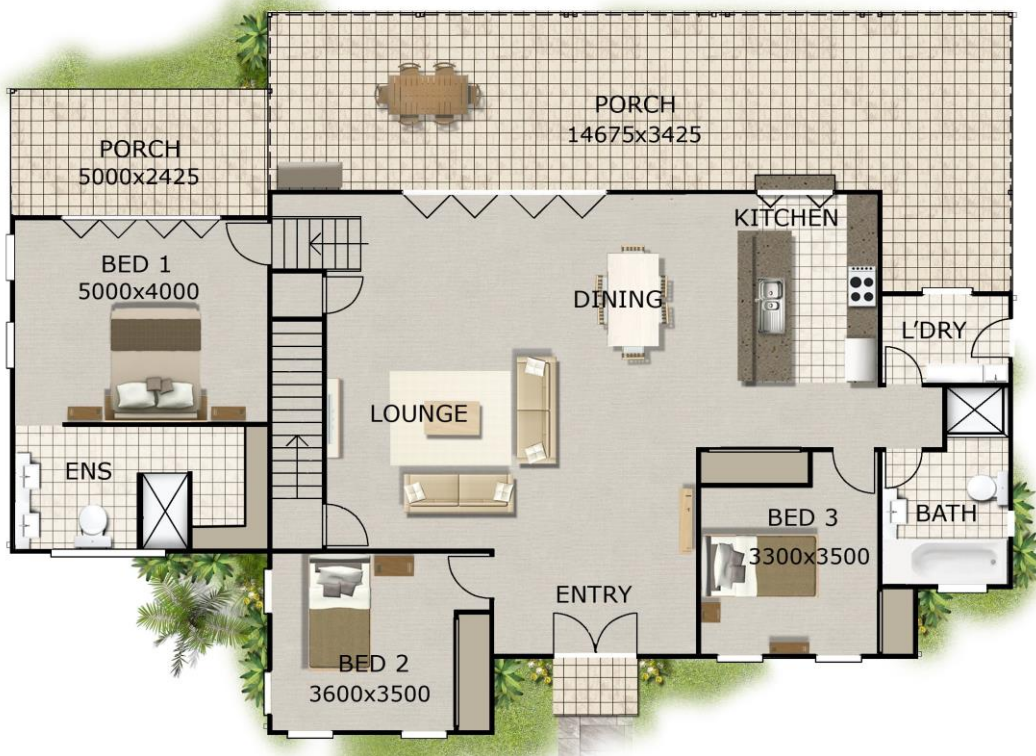

386-KR

3  2  2 

WIDTH: 19.75 x DEPTH 14.225 meters

FEATURES

3 Bedrooms

Large Living Rm

Metric Sizes

Living 134.3 m²

Garage: 109.6 m²

Total Size 386.1 m²

2 Bathrooms

Large Deck

Deck: 69.2 m²

TALK TO THE BUILDER THAT LISTENS™

PHONE 03 6227 1087

info@padancebuilders.com.au