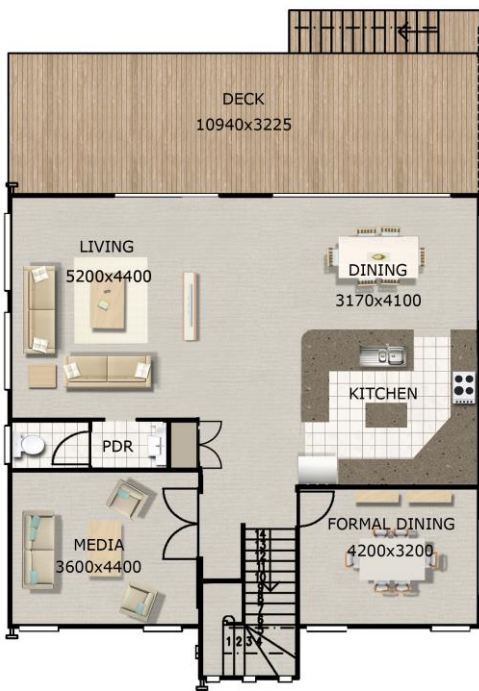

378-KR

4  3  3 

WIDTH: 19.25 x DEPTH 21.84 meters

FEATURES

4 Bedrooms

3 Bathrooms

2 Large Living Rm

Large Deck

Metric Sizes

Lower Living: 152.2 m²

Upper: 115.6 m²

Garage: 55.7 m²

Deck: 36.6 m²

Total Size 378.81 m²

TALK TO THE BUILDER THAT LISTENS™

PHONE 03 6227 1087