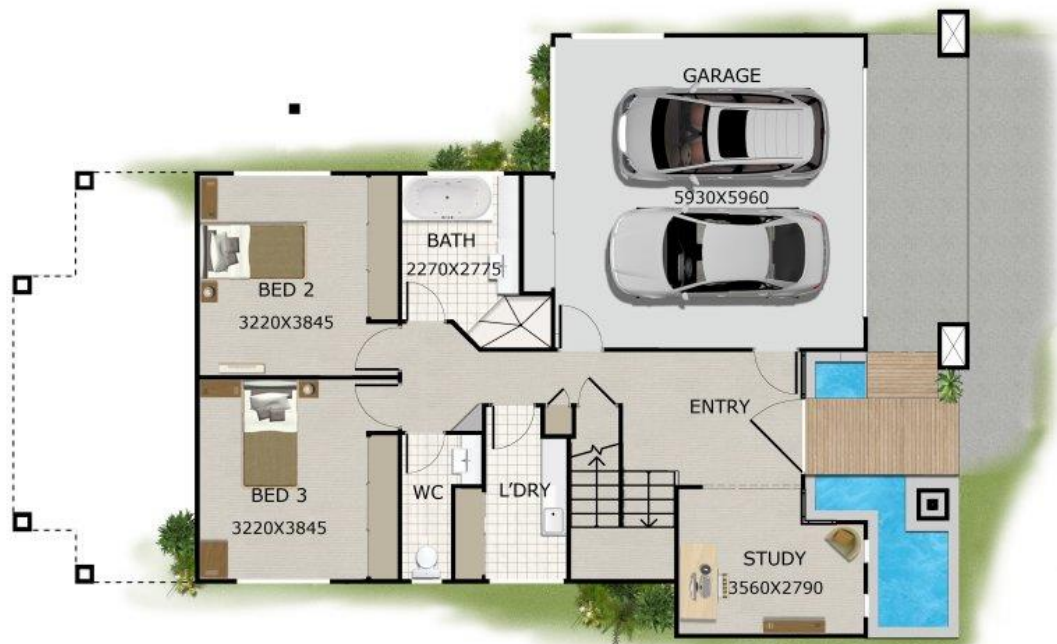

# 282-KR

4  2  2 

WIDTH: 12.05 x DEPTH 18.35 meters

## FEATURES

4 Bedrooms  
Large Living Rm

2 Bathrooms  
Balconies

## Metric Sizes

Lower Living 80.15 m2  
Balconies: 6.28 m2

Upper: 122.50m2  
Alfresco: 22.41 m2

**Total Size 282.62 m2**

TALK TO THE BUILDER THAT LISTENS™

PHONE 03 6227 1087

[info@padancebuilders.com.au](mailto:info@padancebuilders.com.au)