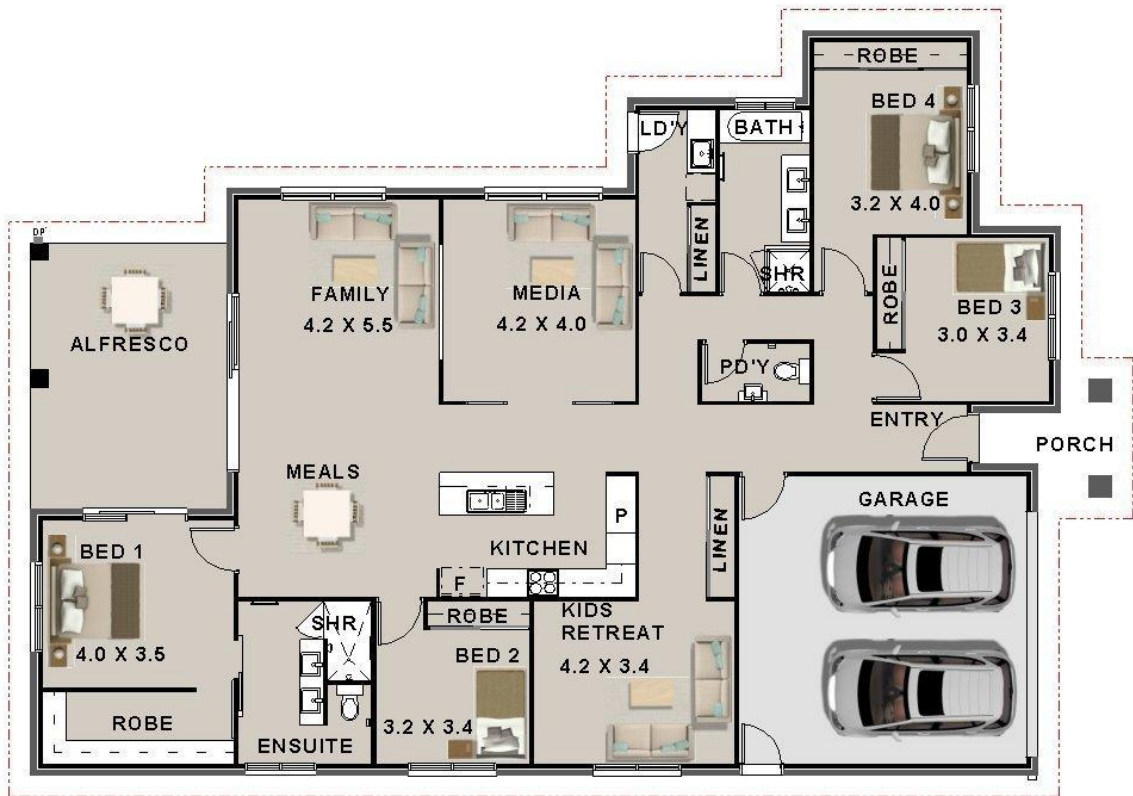

270.5

4  2  2 

WIDTH: 15.47 x DEPTH 22.46 meters

FEATURES

4 Bedrooms

2 Bathrooms

2 Large Living Rm

Alfresco

Metric Sizes

Living 201.9 m²

Garage: 41.5 m²

Alfresco: 22.9 m²

Total Size 270.5 m²

TALK TO THE BUILDER THAT LISTENS™

PHONE 03 6227 1087

info@padancebuilders.com.au