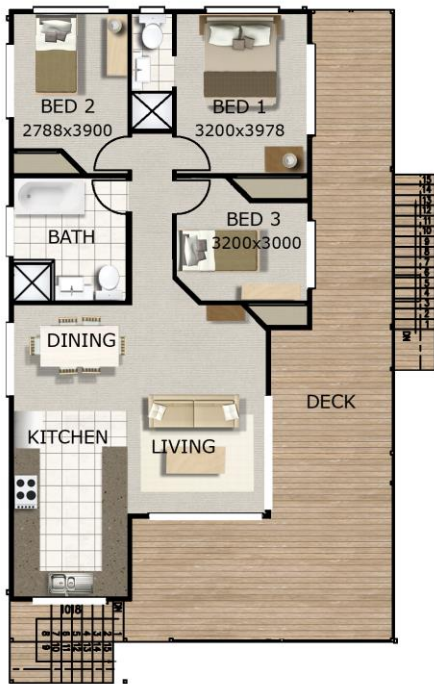

251-KR

3  3  2 

WIDTH: 13.8 x DEPTH 9.22 meters

FEATURES

3 Bedrooms

3 Bathrooms

2 Living Rooms

Large Deck

Metric Sizes

Lower Living 35.1 m²

Upper: 91.1 m²

Garage: 56.5 m²

Balcony: 48.5 m²

Total Size 251.8 m²

TALK TO THE BUILDER THAT LISTENS™

PHONE 03 6227 1087