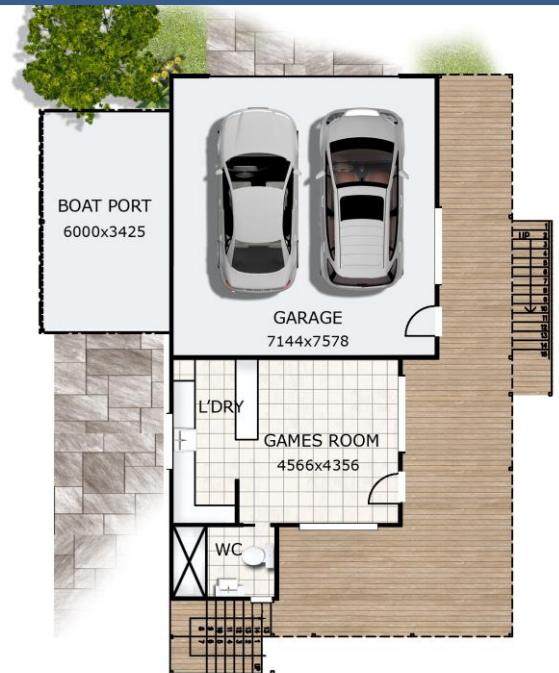

251-KR

3  3  2 

WIDTH: 13.8 x DEPTH 9.22 meters

FEATURES

3 Bedrooms

3 Bathrooms

2 Living Rooms

Large Deck

Metric Sizes

Lower Living 35.1 m²

Upper: 91.1 m²

Garage: 56.5 m²

Balcony: 48.5 m²

Total Size 251.8 m²

TALK TO THE BUILDER THAT LISTENS™

PHONE 03 6227 1087