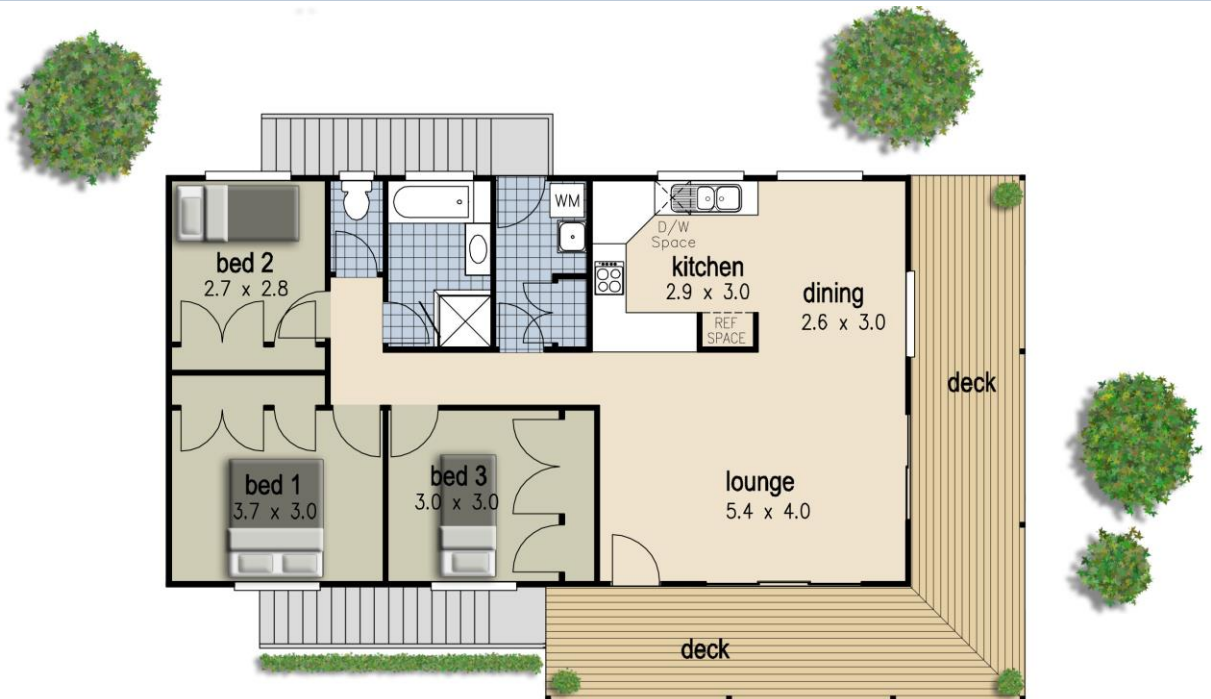

160-KR Beach Style

3  1  2 

WIDTH: 14.98 x DEPTH 9.16 meters

FEATURES

3 Bedrooms

2 Bathrooms

Large Living Rm

Large Deck

Metric Sizes

Living: 92.9 m²

Deck: 29.8 m²

Garage: 44.1 m²

Total Size 166.8 m²

TALK TO THE BUILDER THAT LISTENS™

PHONE 03 6227 1087

info@padancebuilders.com.au