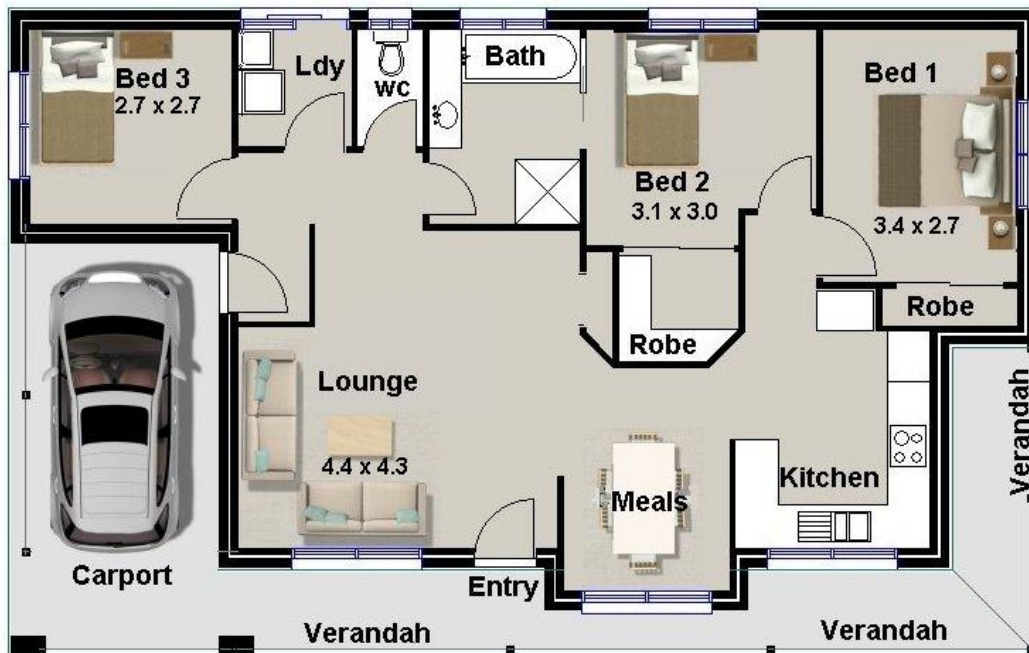

127-CLM

3  1  1 

WIDTH: 14.2 x DEPTH 9.2 meters

FEATURES

3 Bedrooms

1 Bathroom

Living / Meals Rm

Verandah

Metric Sizes

Living 93.6 m²

Verandah: 15.5 m²

Carport 16.27 m²

Total Size 125.34 m²

TALK TO THE BUILDER THAT LISTENS™

PHONE 03 6227 1087

info@padancebuilders.com.au